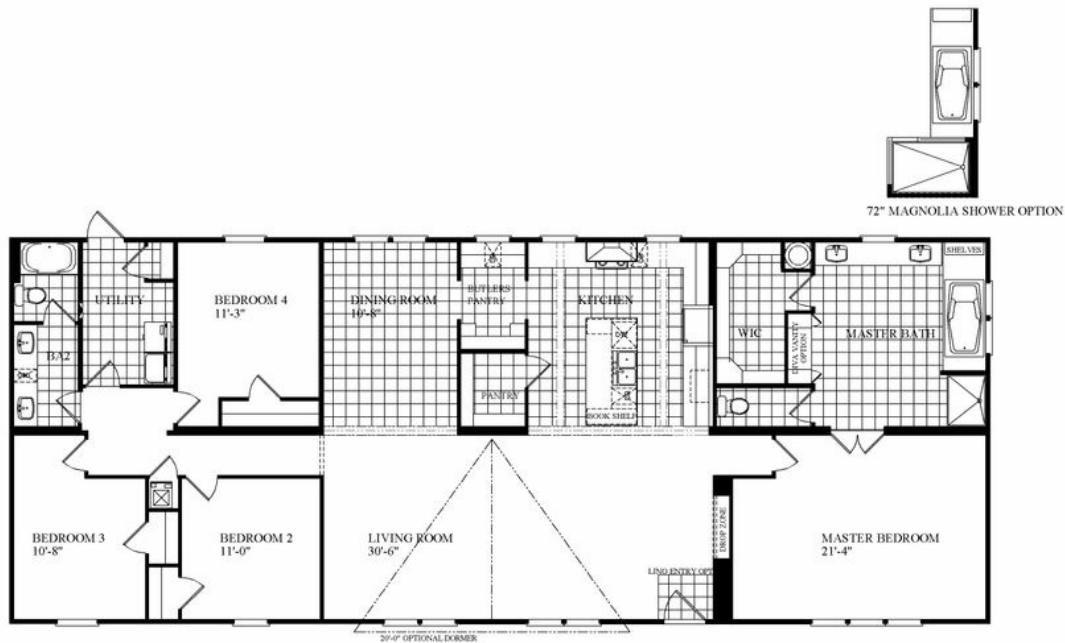

THE SWEETWATER

THE SWEETWATER Model number: 45TMA32764AH19S

4 beds • 2 baths • 2432 sq.ft. • 32' width • 76' depth

Our home building facilities invest in continuous product and process improvements. Plans, dimensions, features, materials, specifications and availability are subject to change without notice or obligation. Renderings and floor plans are representative likenesses of our homes and may differ from the actual homes. We invite you to tour a Home Center near you and inspect the highest value in quality housing available or call (817) 783-5200 to speak with a Home Consultant. Copyright 2017, CMH. All rights reserved.

THE SWEETWATER Model number: 45TMA32764AH19S

4 beds • 2 baths • 2432 sq.ft. • 32' width • 76' depth

Our home building facilities invest in continuous product and process improvements. Plans, dimensions, features, materials, specifications and availability are subject to change without notice or obligation. Renderings and floor plans are representative likenesses of our homes and may differ from the actual homes. We invite you to tour a Home Center near you and inspect the highest value in quality housing available or call (817) 783-5200 to speak with a Home Consultant. Copyright 2017, CMH. All rights reserved.